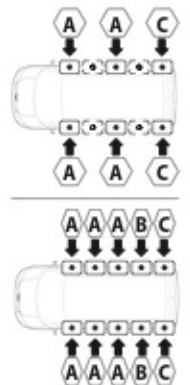

6

7

10Nm

8

Kargo series

Acciaio / Steel

KARGO ROLLER

N11000	K-0	L = 64 cm
N11003	K-7	L = 96 cm

LOAD STOPS

N11001 K-1

LOAD STOPS

N11002 K-2

SPOILER

N11053	K-9	L = 95 cm
N11054	K-11	L = 110 cm

OPTIONALS PER / FOR / FÜR:

Kargo-Plus series