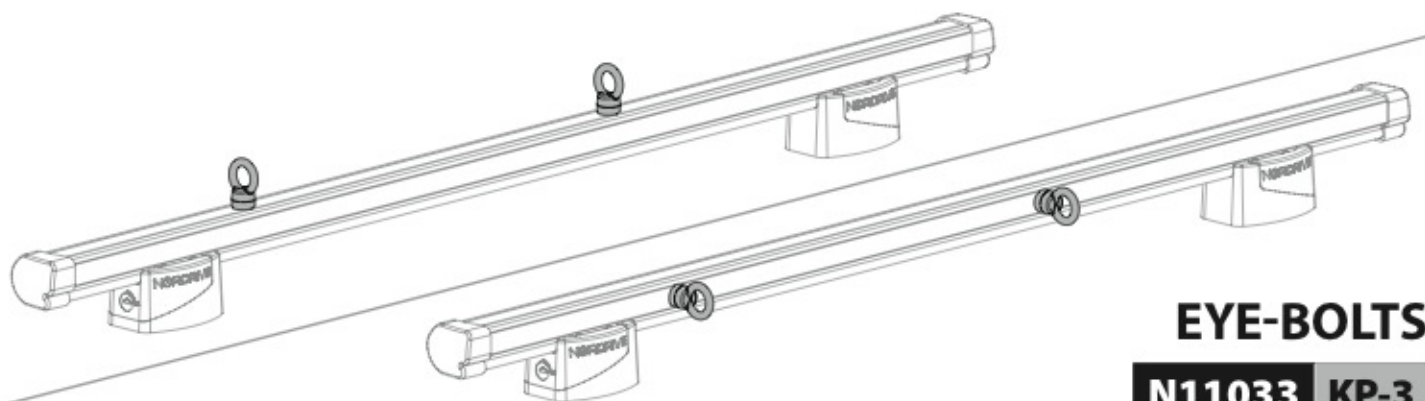

Alluminio / Aluminium

KARGO ROLLER

N11030 KP-0 L = 64 cm

N11034 KP-7 L = 96 cm

LOAD STOPS

N11031 KP-1

EYE-BOLTS

N11033 KP-3