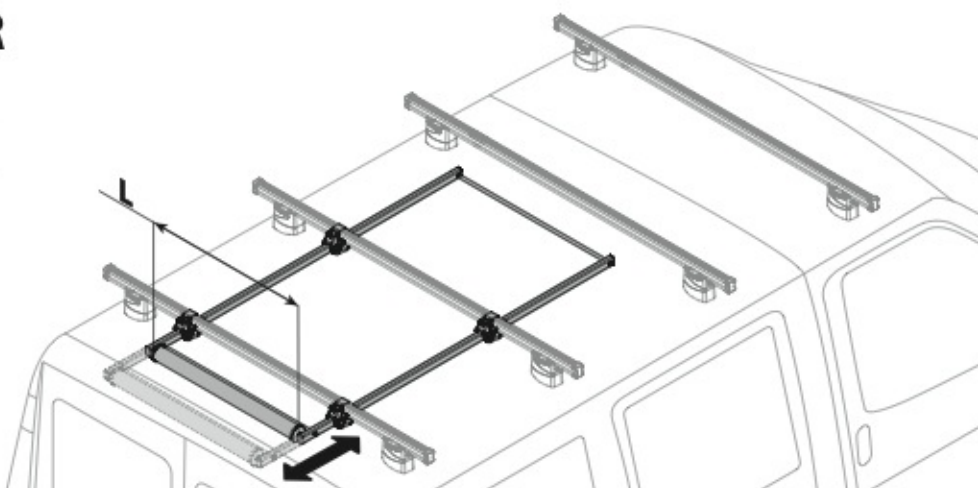

EXTENSION ROLLER

N11020 U-0 L = 64 cm

N11021 U-7 L = 96 cm

NORDRIVE®
TRANSPORT SOLUTIONS

NORDRIVE® is a registered trademark of
LAMPA S.p.A.
Via G. Rossa 53/55, 46019 Viadana (MN) ITALY
Tel. +39 0375 820700
UNI EN ISO 9001:2008 Certified Company
www.nordrive.it
www.lampa.it

91CA0384 r00