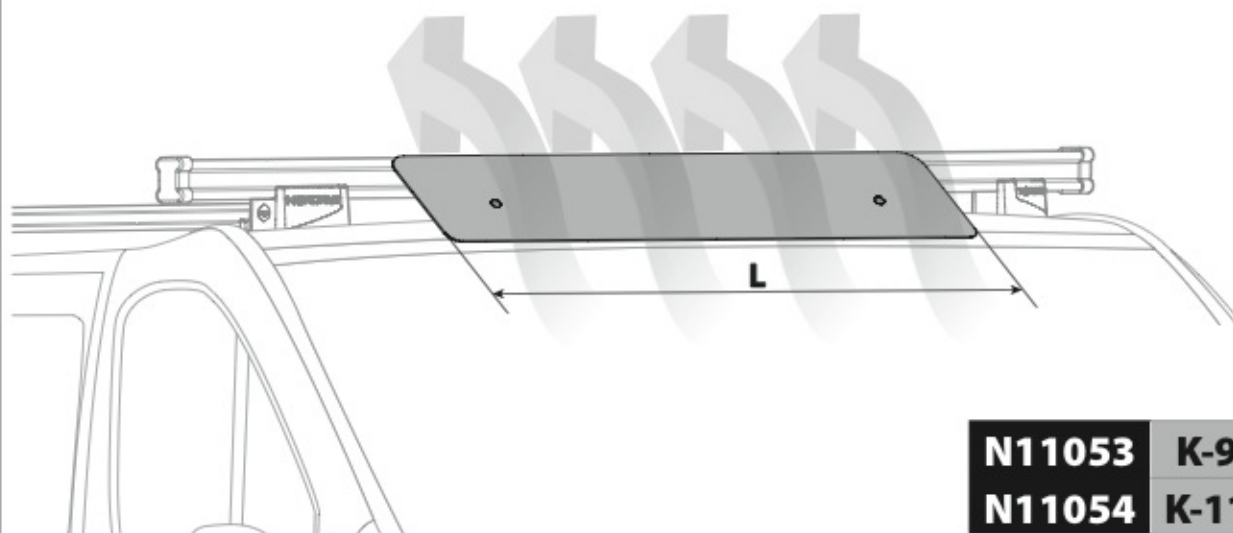

LOAD STOPS

N11001 K-1

LOAD STOPS

N11002 K-2

SPOILER

N11053	K-9	L = 95 cm
N11054	K-11	L = 110 cm

OPTIONALS PER / FOR / FÜR:

Kargo-Plus series