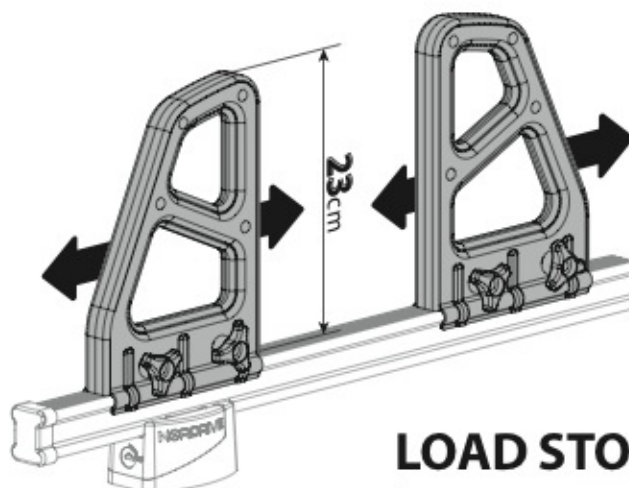

LOAD STOPS

N11001 K-1

LOAD STOPS

N11002 K-2

SPOILER

N11053	K-9	L = 95 cm
N11054	K-11	L = 110 cm

OPTIONALS PER / FOR / FÜR:

Kargo-Plus series