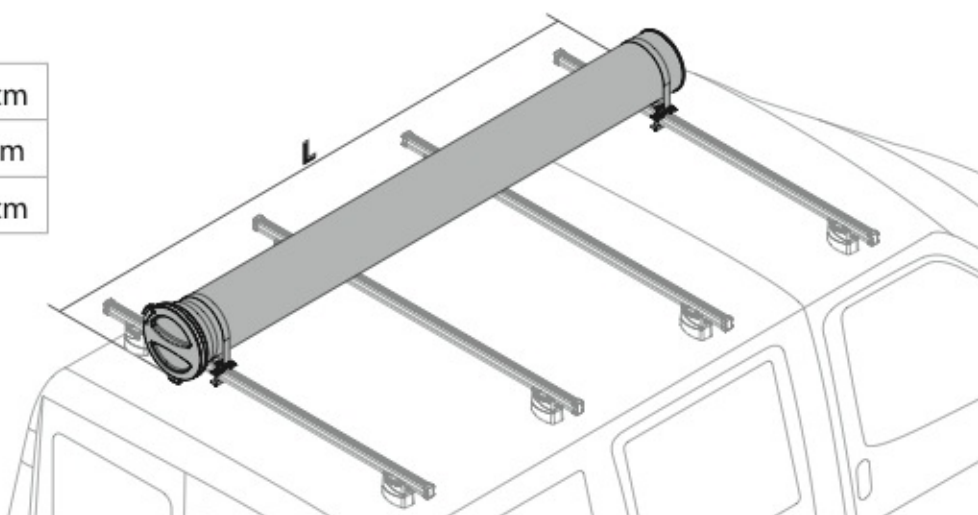

OPTIONALS PER / FOR / FÜR:

Kargo series

Acciaio / Steel

Kargo-Plus
series

Alluminio / Aluminium

KARGO-TUBE

N11050 T200 L = 205 cm

N11051 T300 L = 305 cm

N11052 T400 L = 405 cm

LADDER HOLDER STRAPS

N11065 U-5