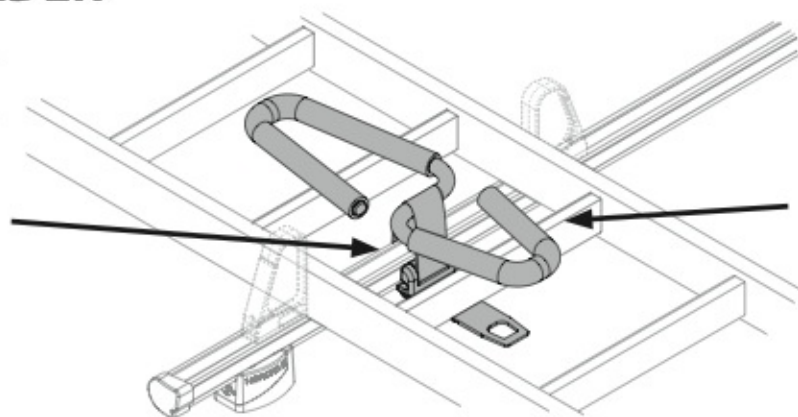

KARGO-TUBE

N11050 T200 L = 205 cm

N11051 T300 L = 305 cm

N11052 T400 L = 405 cm

LADDER HOLDER STRAPS

N11065 U-5

LADDER STEP ADAPTER

N11067 U-6